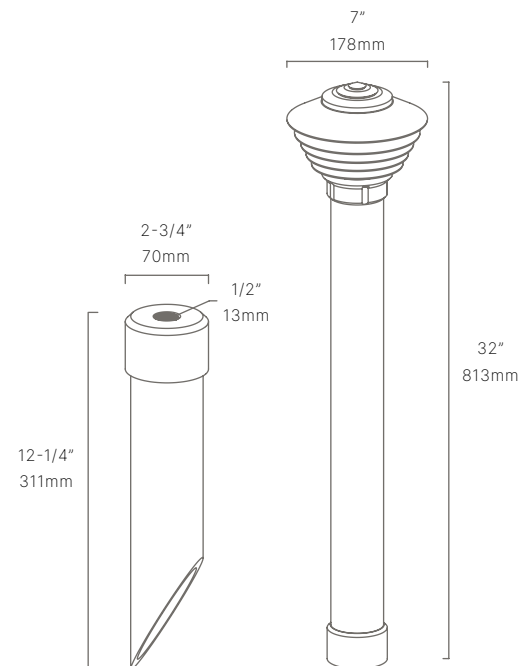

- Field Serviceable LED module
- Solid brass and copper construction
- Ideal for large pathways and driveways

CONFIGURATOR:

BLD750232	LED	FINISH
	<input type="text"/>	<input type="text"/>
	() = Most common configuration	(NAT) Natural Brass
	(2710) 2700K 10W	(BLP) Bronze Living Patina
	(2715) 2700K 15W	(BLPX) Extra Dark BLP
(3010) 3000K 10W	(NI) Nickel PVD	
(3015) 3000K 15W		

AVAILABLE FINISHES:

NAT
Natural Brass/
Copper

BLP
Bronze Living
Patina

BLPX
Extra Dark Bronze
Living Patina

NI
Nickel PVD

FIXTURE DIMENSIONS	W7" x H32"
LIGHT SOURCE	Integrated LED
COLOR TEMPERATURES	2700K, 3000K
WATTAGES	10W, 15W
CRI (RA)	80 CRI
VOLTAGE	12V
DELIVERED LUMENS	204lm (3000K)
DIMMABLE	Yes, Dim to <10% via Transformer
DRIVER	Yes, 12V Integral Constant Current
TRANSFORMER	No, 12V AC/DC Transformer Required
MOUNT	Yes, Included 1/2" NPS Adapter
GROUND STAKE	Yes, Included MGS001612
FINISH	Included Natural
MATERIAL	Brass & Copper
WIRE LENGTH	24"
LOCATION	Exterior Wet
CERTIFICATIONS	UL, IP66, IP67, Dark Sky